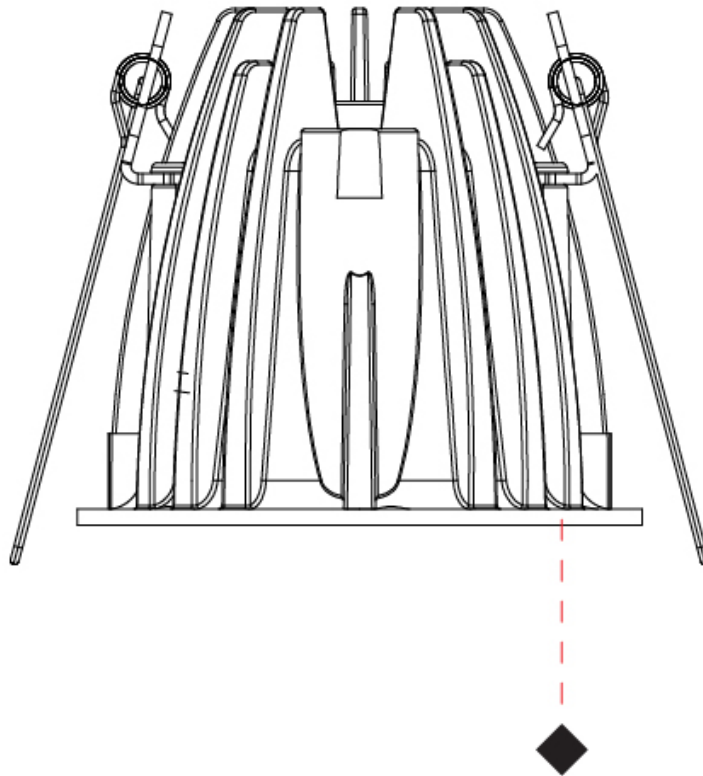

MAXIMA RECESSED

A12R0005-

PROJECT _____

TYPE _____

SPECIFIER _____

QUANTITY _____

DATE _____

A